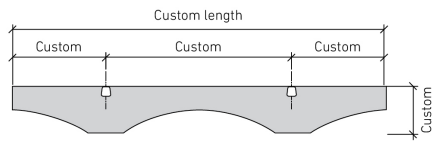

CUSTOM LENGTHS ON REQUEST

(Maximum length 2780mm)