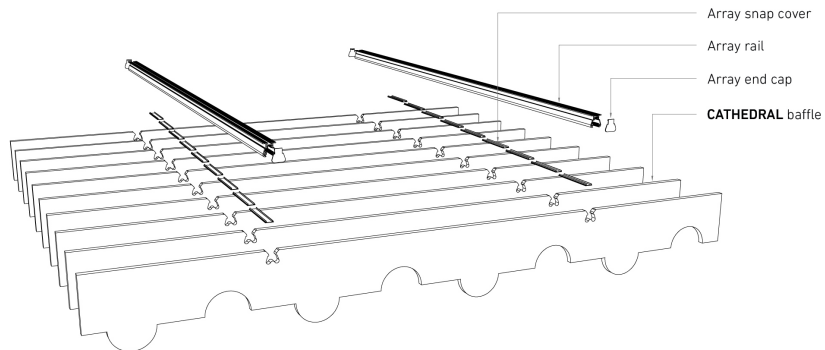

CUSTOM LENGTHS ON REQUEST

(Maximum length 2780mm)