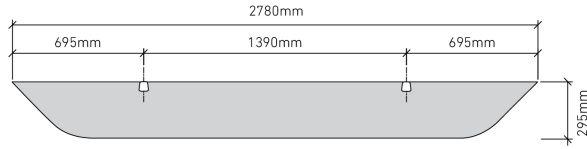

WEDGE 300

ECHOPANEL® 24mm BAFFLE DESIGN

STANDARD BAFFLE SIZE