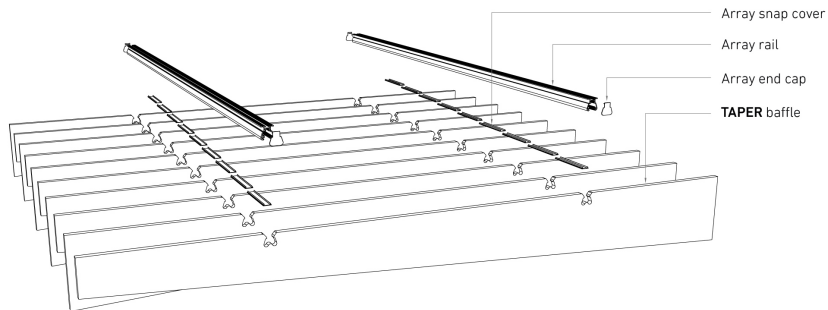

CUSTOM LENGTHS ON REQUEST

(Maximum length 2780mm)