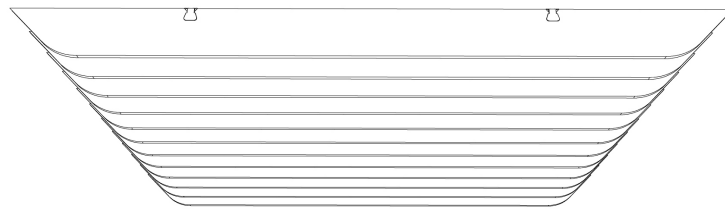

CUSTOM LENGTHS ON REQUEST

(Maximum length 2780mm)