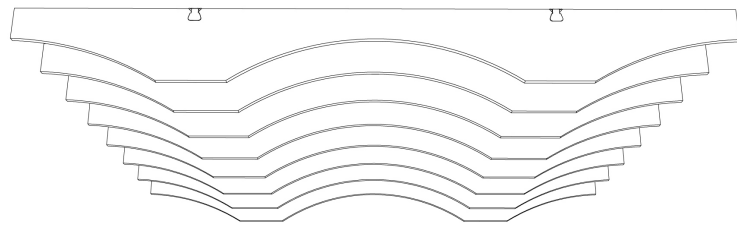

CUSTOM LENGTHS ON REQUEST

(Maximum length 2780mm)