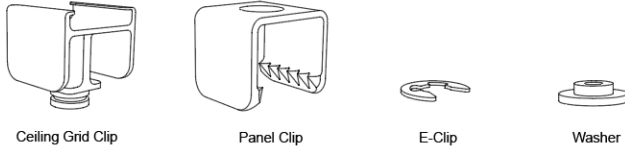

Instructions

Additional Information

See Woven Image EchoPanel® Care & Cleaning Guide.
See Woven Image EchoPanel® Element Installation Guide.

Exact colour matching cannot be guaranteed between batches.
Fibre mix and web variation are natural characteristics of this product.

Element Kit Contents:

- 1 x Installation guide
- 8 x Cut EchoPanel® Blades (100% PET 60% Recycled)

2 x Ceiling Clip 24mm kits (ABS plastic) - Total of 16 of each:

Overall assembly:

Direct to ceiling grid

Screw fix direct to ceiling: