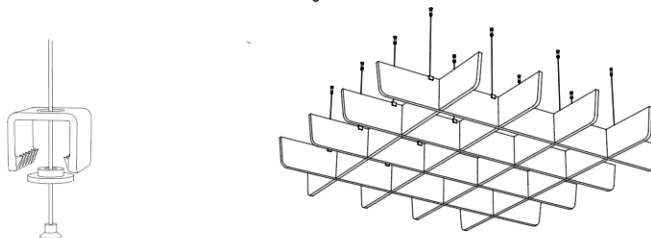

Element Kit Contents:

- 1 x Installation guide
- 8 x Cut EchoPanel® Blades (100% PET 60% Recycled)

2 x Ceiling Clip 24mm kits (ABS plastic) - Total of 16 of each:

Overall assembly:

Direct to ceiling grid

Screw fix direct to ceiling:

Suspended

Shown installed with 24mm Suspension kit (sold separately):
24mm Suspension Kits are sold separately and designed for use with the Ceiling Clip 24mm Kits to connect to Element or other 24mm EchoPanel® baffle designs.