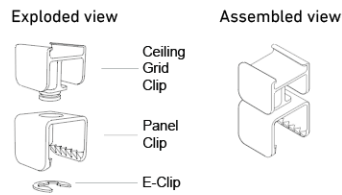

Element Kit Contents:

- 1 x Installation guide
- 8 x Cut EchoPanel® Blades (100% PET 60% Recycled)

2 x Ceiling Clip 24mm kits (ABS plastic) - Total of 16 of each:

Overall assembly:

Direct to ceiling grid

Screw fix direct to ceiling: