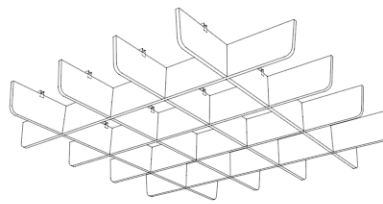

Element Kit Contents:

- 1 x Installation guide
- 8 x Cut EchoPanel® Blades (100% PET 60% Recycled)

2 x Ceiling Clip 24mm kits (ABS plastic) - Total of 16 of each:

Overall assembly:

Direct to ceiling grid

Screw fix direct to ceiling: