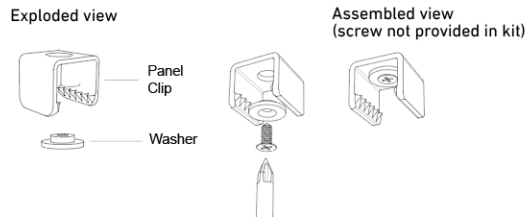

Element Kit Contents:

- 1 x Installation guide
- 8 x Cut EchoPanel® Blades (100% PET 60% Recycled)

2 x Ceiling Clip 24mm kits (ABS plastic) - Total of 16 of each:

Overall assembly:

Direct to ceiling grid

Screw fix direct to ceiling: