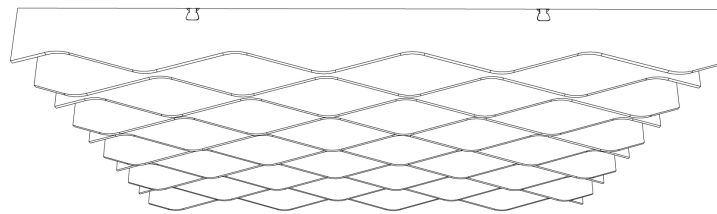

CUSTOM LENGTHS ON REQUEST

(Maximum length 2780mm)