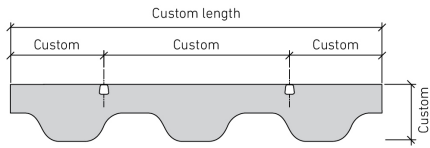

CUSTOM LENGTHS ON REQUEST

(Maximum length 2780mm)