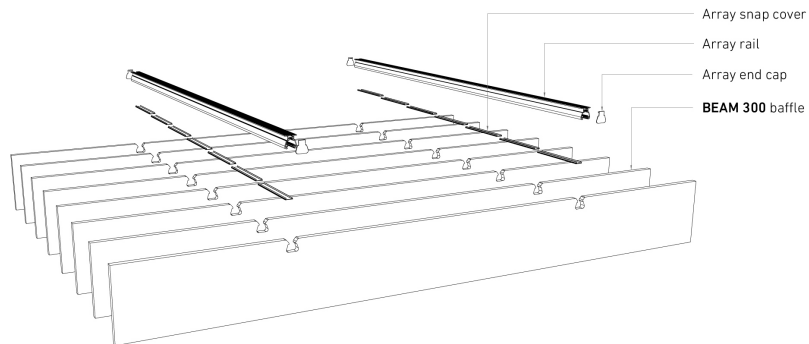

CUSTOM LENGTHS ON REQUEST

(Maximum length 2780mm)