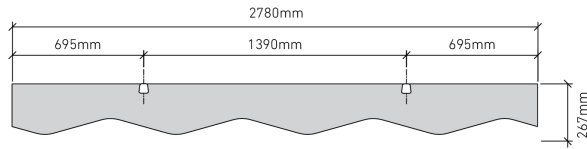

WAVE

ECHOPANEL® 24mm BAFFLE DESIGN

STANDARD BAFFLE SIZE