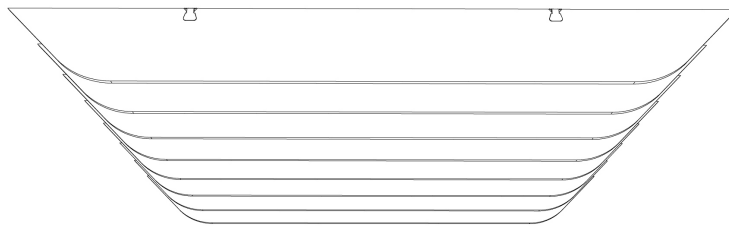

CUSTOM LENGTHS ON REQUEST

(Maximum length 2780mm)