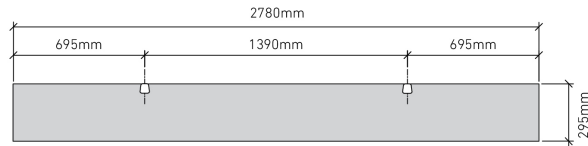

BEAM 300

ECHOPANEL® 24mm BAFFLE DESIGN

STANDARD BAFFLE SIZE