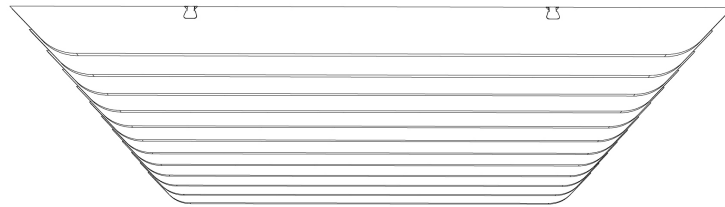

CUSTOM LENGTHS ON REQUEST

(Maximum length 2780mm)