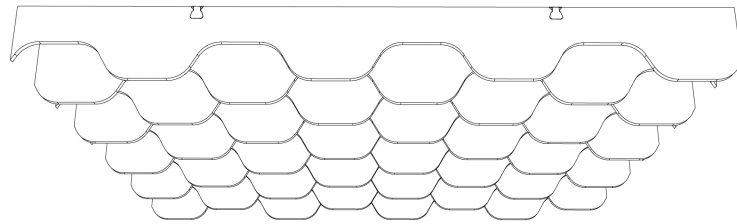

CUSTOM LENGTHS ON REQUEST

(Maximum length 2780mm)