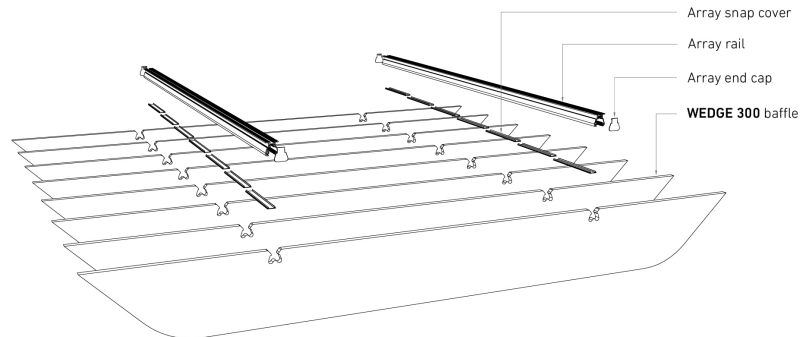

CUSTOM LENGTHS ON REQUEST

(Maximum length 2780mm)