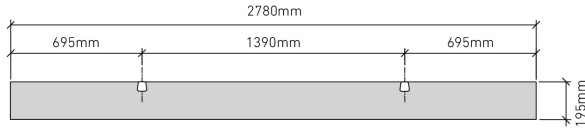

BEAM 200

ECHOPANEL® 24mm BAFFLE DESIGN

STANDARD BAFFLE SIZE