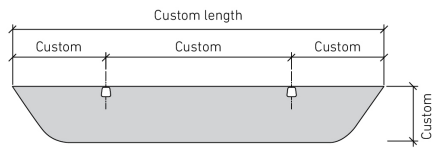

CUSTOM LENGTHS ON REQUEST

(Maximum length 2780mm)