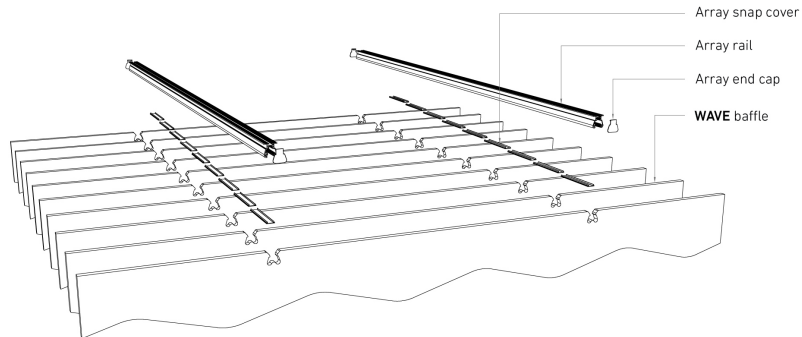

CUSTOM LENGTHS ON REQUEST

(Maximum length 2780mm)