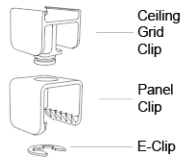

Element Kit Contents:

- 1 x Installation guide
- 8 x Cut EchoPanel® Blades (100% PET 60% Recycled)

2 x Ceiling Clip 24mm kits (ABS plastic) - Total of 16 of each:

Overall assembly:

Direct to ceiling grid

Exploded view

Assembled view

Screw fix direct to ceiling:

Exploded view

Assembled view
(screw not provided in kit)

Suspended

Shown installed with 24mm Suspension kit (sold separately):

24mm Suspension Kits are sold separately and designed for use with the Ceiling Clip 24mm Kits to connect to Element or other 24mm EchoPanel® baffle designs.