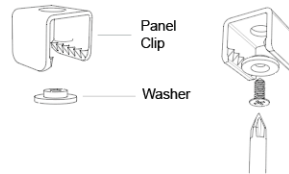

Element Kit Contents:

- 1 x Installation guide
- 8 x Cut EchoPanel® Blades (100% PET 60% Recycled)

2 x Ceiling Clip 24mm kits (ABS plastic) - Total of 16 of each:

Overall assembly:

Direct to ceiling grid

Exploded view

Assembled view

Screw fix direct to ceiling:

Exploded view

Assembled view
(screw not provided in kit)

Suspended

Shown installed with 24mm Suspension kit (sold separately):

24mm Suspension Kits are sold separately and designed for use with the Ceiling Clip 24mm Kits to connect to Element or other 24mm EchoPanel® baffle designs.