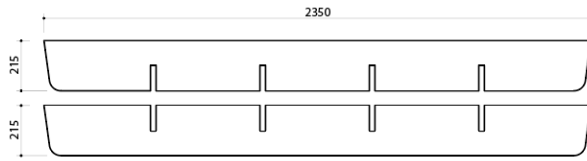

Element Kit Contents:

- 1 x Installation guide
- 8 x Cut EchoPanel® Blades (100% PET 60% Recycled)

2 x Ceiling Clip 24mm kits (ABS plastic) - Total of 16 of each: