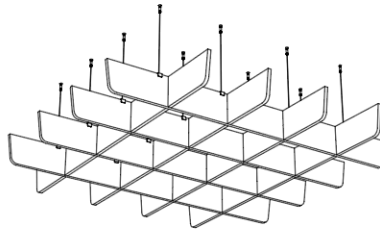

Assembled view

Screw fix direct to ceiling:

Exploded view

Assembled view
(screw not provided in kit)

Suspended

Shown installed with 24mm Suspension kit (sold separately):

24mm Suspension Kits are sold separately and designed for use with the Ceiling Clip 24mm Kits to connect to Element or other 24mm EchoPanel® baffle designs.