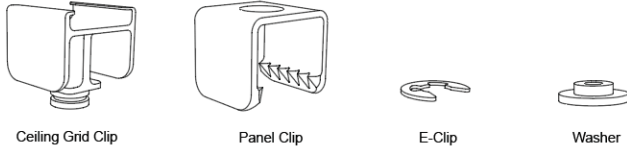

Instructions

Additional Information

See Woven Image EchoPanel® Care & Cleaning Guide.
See Woven Image EchoPanel® Element Installation Guide.

Exact colour matching cannot be guaranteed between batches.
Fibre mix and web variation are natural characteristics of this product.

Element Kit Contents:

- 1 x Installation guide
- 8 x Cut EchoPanel® Blades (100% PET 60% Recycled)

2 x Ceiling Clip 24mm kits (ABS plastic) - Total of 16 of each:

Overall assembly:

Direct to ceiling grid

Exploded view