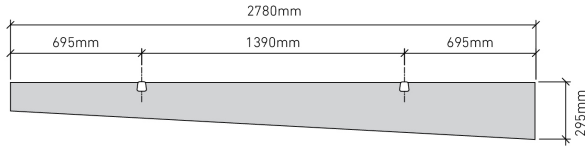

TAPER

ECHOPANEL® 24mm BAFFLE DESIGN

STANDARD BAFFLE SIZE