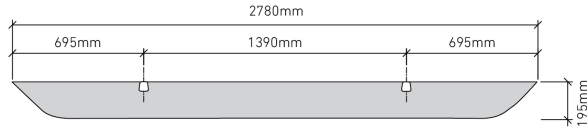

WEDGE 200

ECHOPANEL® 24mm BAFFLE DESIGN

STANDARD BAFFLE SIZE