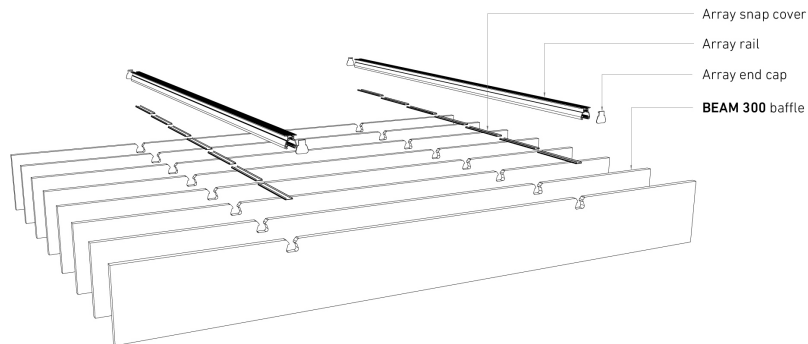

CUSTOM LENGTHS ON REQUEST

(Maximum length 2780mm)