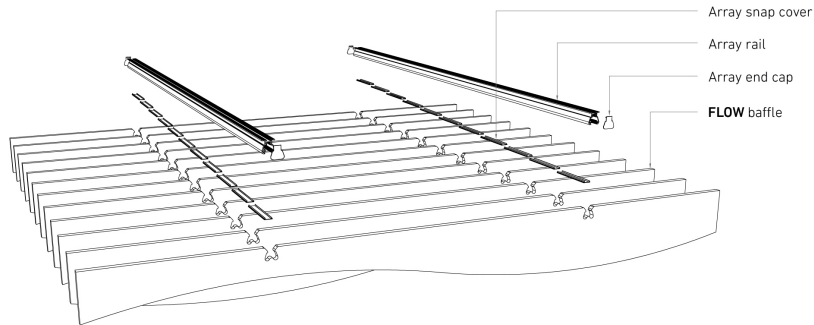

CUSTOM LENGTHS ON REQUEST

(Maximum length 2780mm)