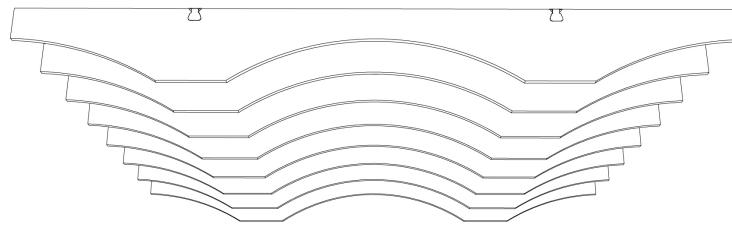

CUSTOM LENGTHS ON REQUEST

(Maximum length 2780mm)