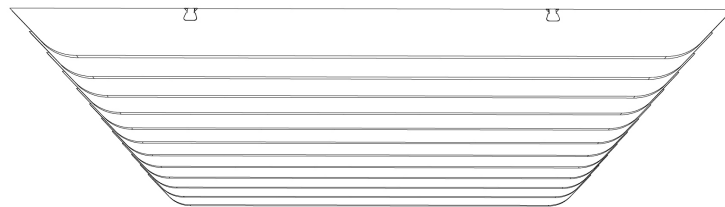

CUSTOM LENGTHS ON REQUEST

(Maximum length 2780mm)