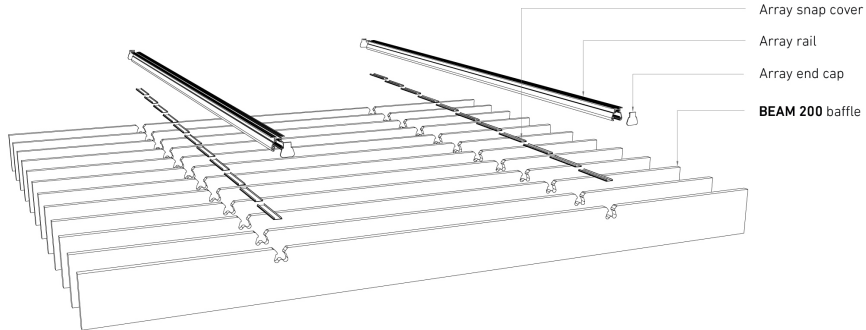

CUSTOM LENGTHS ON REQUEST

(Maximum length 2780mm)