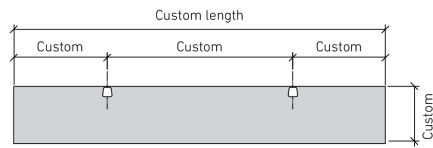

CUSTOM LENGTHS ON REQUEST

(Maximum length 2780mm)