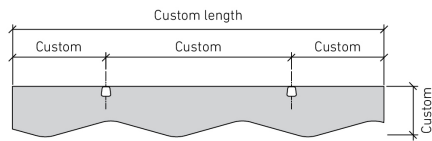

CUSTOM LENGTHS ON REQUEST

(Maximum length 2780mm)