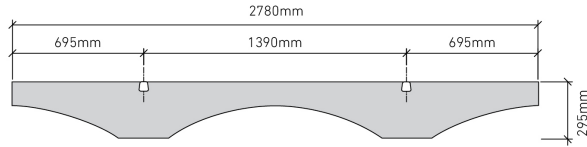

VIADUCT

ECHOPANEL® 24mm BAFFLE DESIGN

STANDARD BAFFLE SIZE