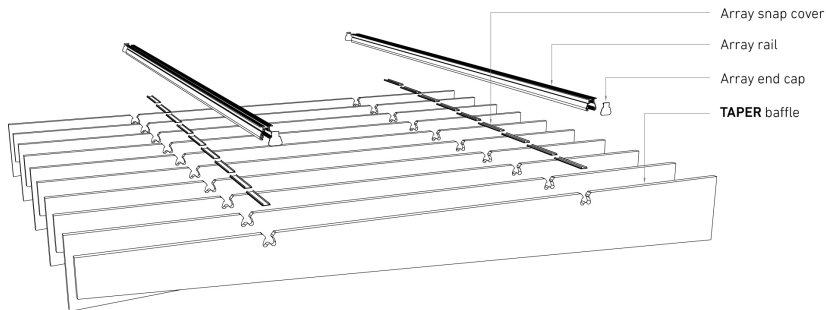

CUSTOM LENGTHS ON REQUEST

(Maximum length 2780mm)