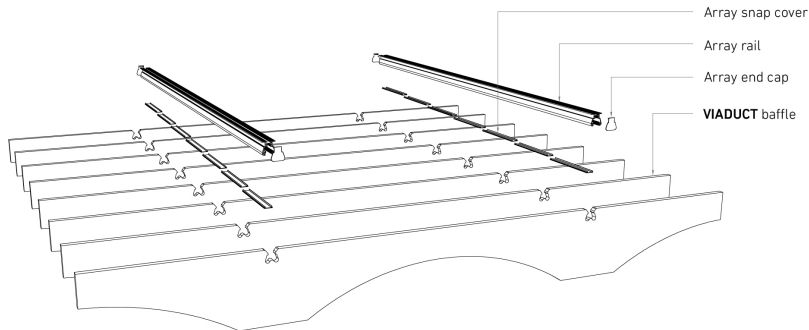

CUSTOM LENGTHS ON REQUEST

(Maximum length 2780mm)