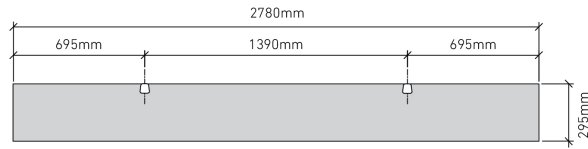

BEAM 300

ECHOPANEL® 24mm BAFFLE DESIGN

STANDARD BAFFLE SIZE