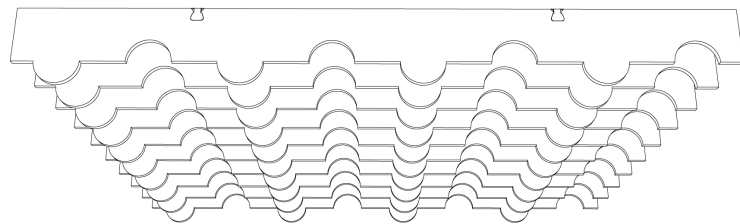

CUSTOM LENGTHS ON REQUEST

(Maximum length 2780mm)