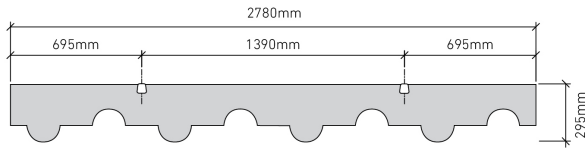

CATHEDRAL

ECHOPANEL® 24mm BAFFLE DESIGN

STANDARD BAFFLE SIZE