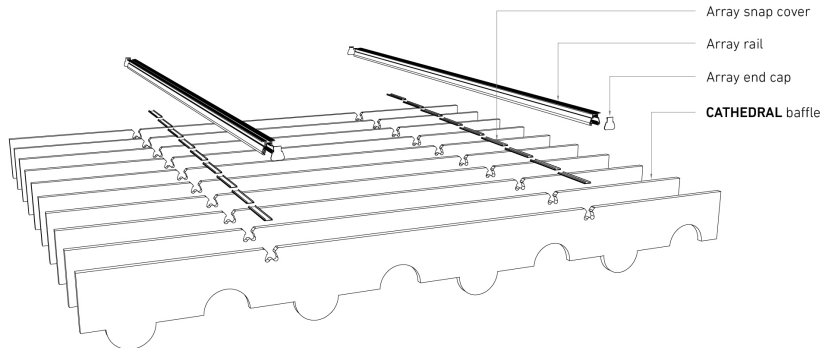

CUSTOM LENGTHS ON REQUEST

(Maximum length 2780mm)