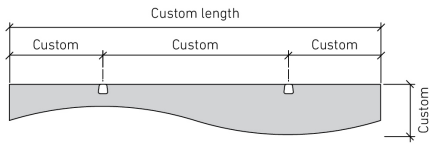

CUSTOM LENGTHS ON REQUEST

(Maximum length 2780mm)