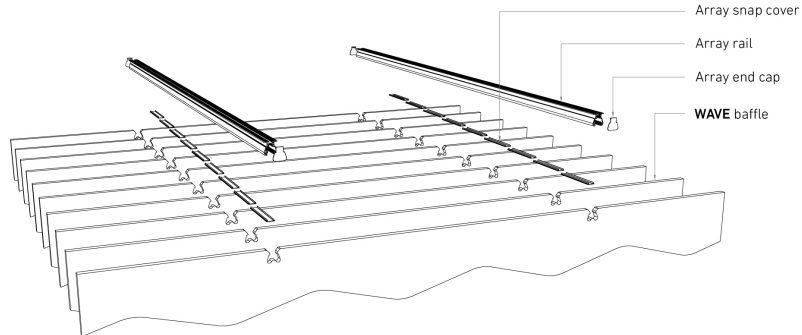

CUSTOM LENGTHS ON REQUEST

(Maximum length 2780mm)