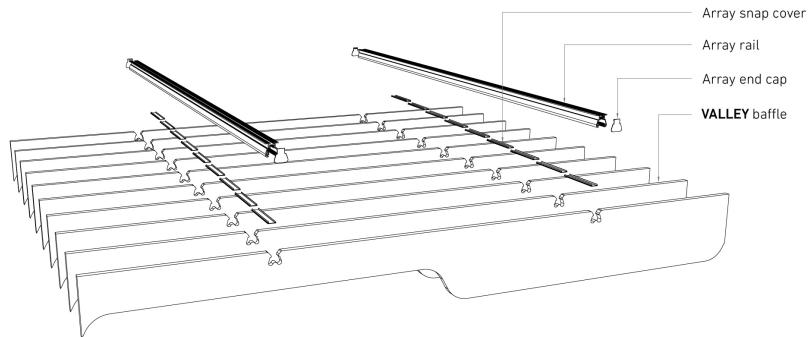

CUSTOM LENGTHS ON REQUEST

(Maximum length 2780mm)