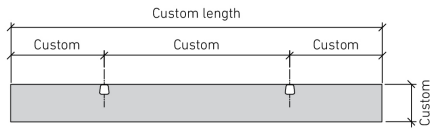

CUSTOM LENGTHS ON REQUEST

(Maximum length 2780mm)