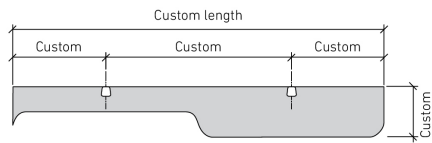

CUSTOM LENGTHS ON REQUEST

(Maximum length 2780mm)