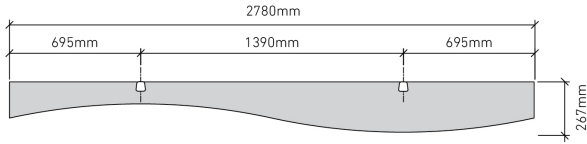

FLOW

ECHOPANEL® 24mm BAFFLE DESIGN

STANDARD BAFFLE SIZE