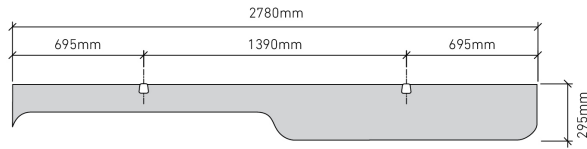

VALLEY

ECHOPANEL® 24mm BAFFLE DESIGN

STANDARD BAFFLE SIZE