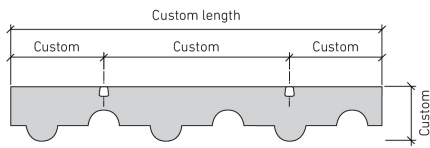

CUSTOM LENGTHS ON REQUEST

(Maximum length 2780mm)