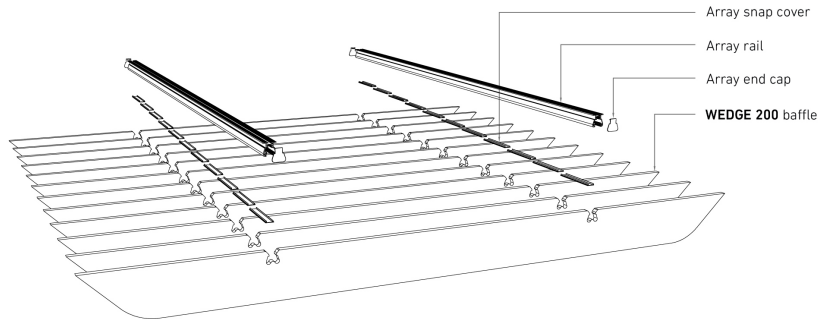

CUSTOM LENGTHS ON REQUEST

(Maximum length 2780mm)