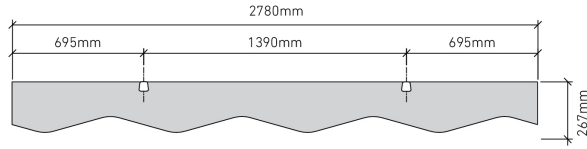

WAVE

ECHOPANEL® 24mm BAFFLE DESIGN

STANDARD BAFFLE SIZE