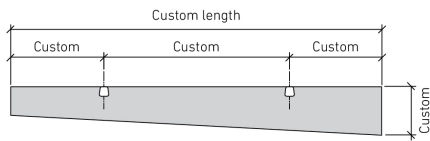

CUSTOM LENGTHS ON REQUEST

(Maximum length 2780mm)