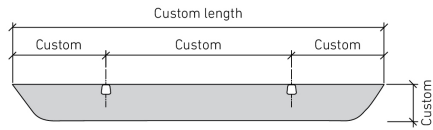

CUSTOM LENGTHS ON REQUEST

(Maximum length 2780mm)