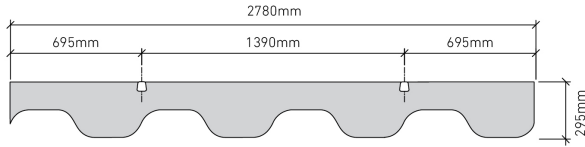

TURRET

ECHOPANEL® 24mm BAFFLE DESIGN

STANDARD BAFFLE SIZE