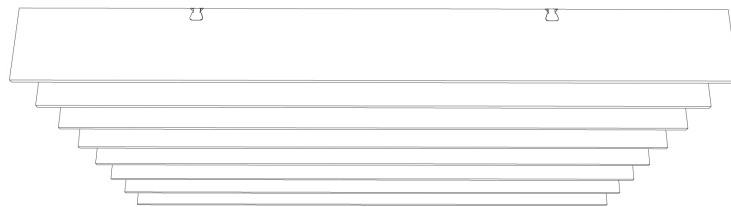

CUSTOM LENGTHS ON REQUEST

(Maximum length 2780mm)