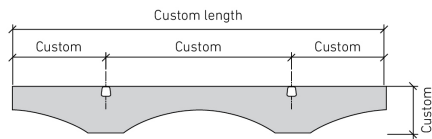

CUSTOM LENGTHS ON REQUEST

(Maximum length 2780mm)