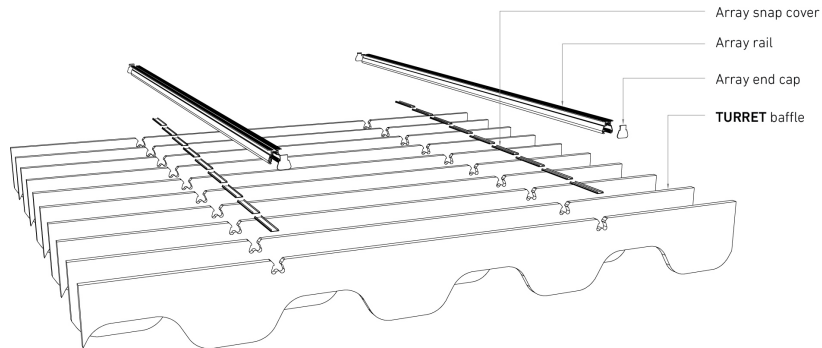

CUSTOM LENGTHS ON REQUEST

(Maximum length 2780mm)