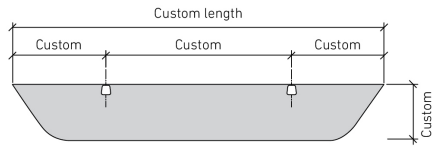

CUSTOM LENGTHS ON REQUEST

(Maximum length 2780mm)