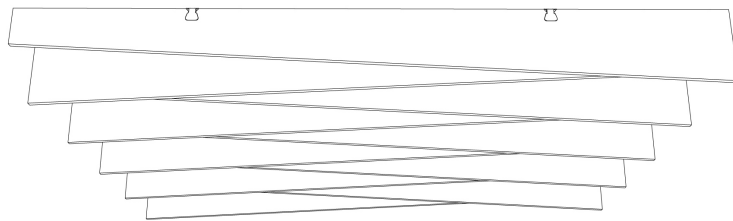

CUSTOM LENGTHS ON REQUEST

(Maximum length 2780mm)