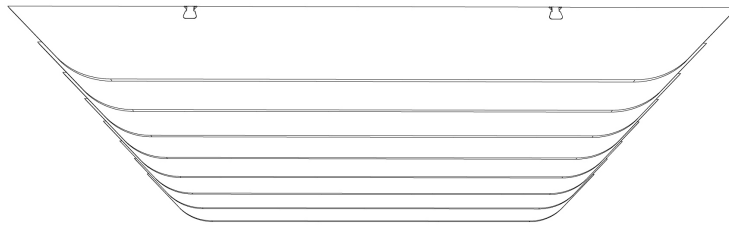

CUSTOM LENGTHS ON REQUEST

(Maximum length 2780mm)