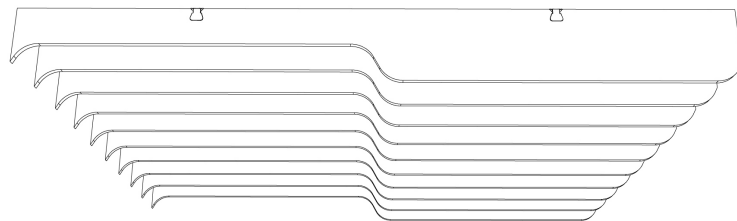

CUSTOM LENGTHS ON REQUEST

(Maximum length 2780mm)