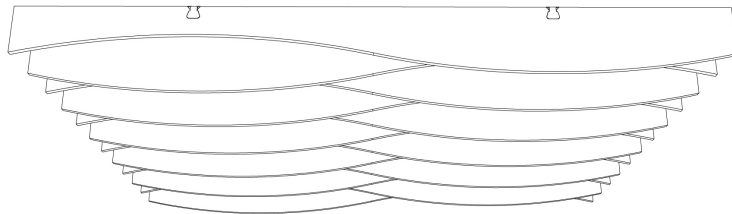

CUSTOM LENGTHS ON REQUEST

(Maximum length 2780mm)