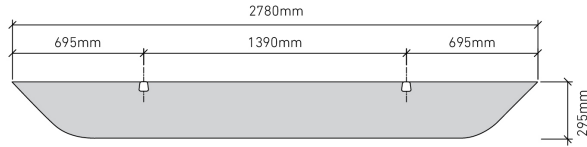

WEDGE 300

ECHOPANEL® 24mm BAFFLE DESIGN

STANDARD BAFFLE SIZE