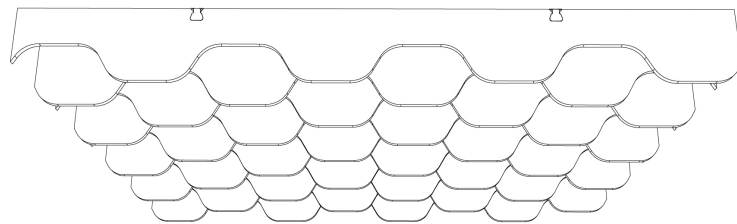

CUSTOM LENGTHS ON REQUEST

(Maximum length 2780mm)