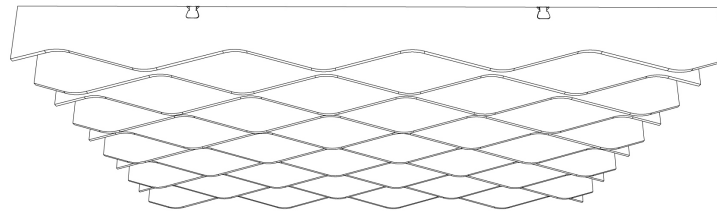

CUSTOM LENGTHS ON REQUEST

(Maximum length 2780mm)