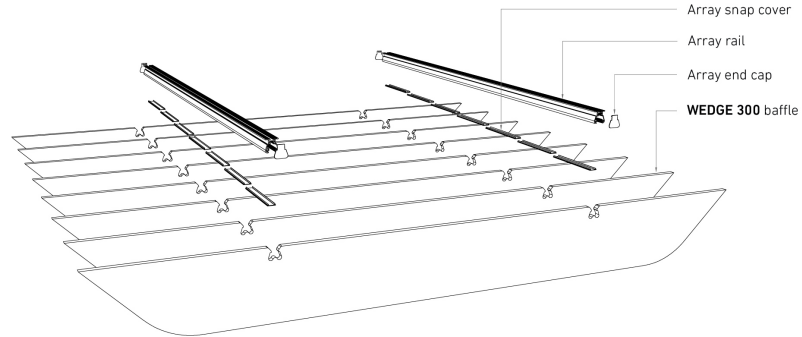

CUSTOM LENGTHS ON REQUEST

(Maximum length 2780mm)