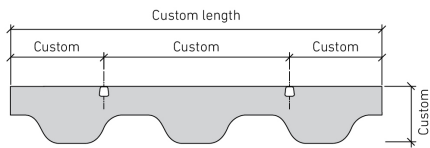

CUSTOM LENGTHS ON REQUEST

(Maximum length 2780mm)