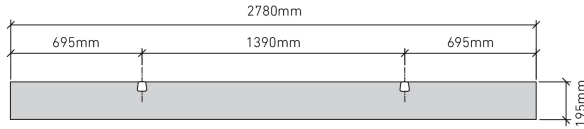

BEAM 200

ECHOPANEL® 24mm BAFFLE DESIGN

STANDARD BAFFLE SIZE